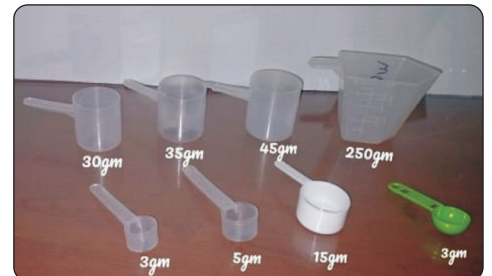

BULK TABLET CONTAINERS

Sizes Available:

For HDPE Container

- 200cc - 45mm
- 250cc - 45mm
- 300cc - 45mm
- 500cc - 45mm
- 750cc - 53mm
- 950cc - 53mm

**HIGH QUALITY CONTAINERS
MADE FROM 100%
VIRGIN MATERIAL**

For PET Container

- 160cc - 45mm
- 230cc - 45mm
- 300cc - 45mm
- 400cc - 45mm
- 500cc - 45mm

Empty Hard Gel/HPMC Capsules

Sizes 000,
00, 0, 1, 2,
3, 4 & 5

Tablet Containers

PET & HDPE
Sizes from
20ml to
1000ml

Child Resistant Caps

Sizes 25mm,
28mm, 38mm
and 45mm

Oral Syringes with Adaptor

Sizes from
1ml to 50ml

Glass Dropper Bottles

Sizes 10ml, 15ml, 30ml,
50ml and 100ml

Effervescent Tablet Tubes

Sizes 42mm,
63mm, 85mm,
120mm, 144mm

Rubber Stoppers

Sizes 13mm,
20mm and
32mm

Plastic Scoops

Sizes from
1gm to 50gm

Measuring Cups

Sizes from 4ml to 40ml

Plastic Dropper Cap

Sizes 20mm,
22mm, 25mm,
28mm