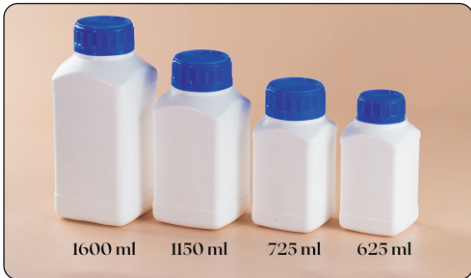

Sizes Available:

For HDPE Container

- 200cc - 45mm
- 250cc - 45mm
- 300cc - 45mm
- 500cc - 45mm
- 750cc - 53mm
- 950cc - 53mm

**HIGH QUALITY CONTAINERS
MADE FROM 100%
VIRGIN MATERIAL**

For PET Container

- 160cc - 45mm
- 230cc - 45mm
- 300cc - 45mm
- 400cc - 45mm
- 500cc - 45mm